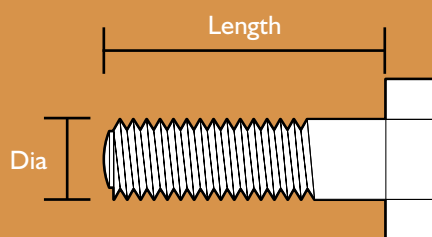

Imperial Nuts & Bolts

**UNC & UNF
ALWAYS IN
STOCK**

Equivalent Size Chart

Metric	Imperial
6mm (6.35)	1/4"
8mm (7.94)	5/16"
10mm (9.52)	3/8"
No metric equivalent	7/16"
12mm (12.70)	1/2"
14mm (14.29)	9/16"
16mm (15.88)	5/8"
20mm (19.05)	3/4"
24mm (25.40)	1"

FIXINGS AND GATE FITTINGS

Coarse Thread		Fine Thread		Imperial Nuts
FTG2204	Bolt UNC 1/4" x 4"	FTG3201	Bolt UNF 1/4" x 2 1/2"	1/4" Hex/Nylock Nuts
FTG2303	Bolt UNC 3/8" x 2 1/2"	FTG3203	Bolt UNF 1/4" x 4"	3/8" Hex/Nylock Nuts
FTG2304	Bolt UNC 7/16" x 2 1/2"	FTG3303	Bolt UNF 3/8" x 3 1/2"	7/16" Hex/Nylock Nuts
FTG2402	Bolt UNC 7/16" x 2 1/2"	FTG3403	Bolt UNF 7/16" x 3"	1/2" Hex/Nylock Nuts
FTG2403	Bolt UNC 7/16" x 3"	FTG3407	Bolt UNF 7/16" x 5"	5/8" Hex/Nylock Nuts
FTG2502	Bolt UNC 1/2" x 2"	FTG3503	Bolt UNF 1/2" x 3"	3/4" Hex/Nylock Nuts
FTG2503	Bolt UNC 1/2" x 3"	FTG3507	Bolt UNF 1/2" x 5"	1" Hex/Nylock Nuts
FTG2504	Bolt UNC 1/2" x 4"	FTG3603	Bolt UNF 5/8" x 3 1/2"	
FTG2603	Bolt UNC 5/8" x 4"	FTG3605	Bolt UNF 5/8" x 6"	
FTG2604	Bolt UNC 5/8" x 6"	FTG3701	Setscrew UNF 3/4" X 2 1/2"	
FTG2607	Bolt UNC 5/8" x 10"	FTG3702	Bolt UNF 3/4" x 3 1/2"	
FTG2703	Bolt UNC 3/4" x 4"	FTG3703	Bolt UNF 3/4" X 4"	
FTG2706	Bolt UNC 3/4" x 8"			
FTG2707	Bolt UNC 3/4" x 10"			
FTG2803	Bolt UNC 1" x 4"			

Please note that all nuts are available in UNC and UNF.