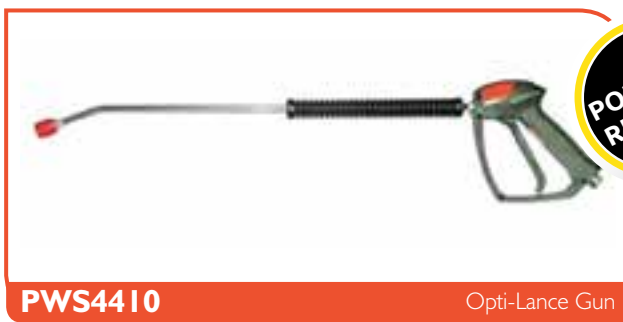

POPULAR REQUEST

Spares

A comprehensive range of pressure washer hoses, lances and connectors available. Please ask for details.