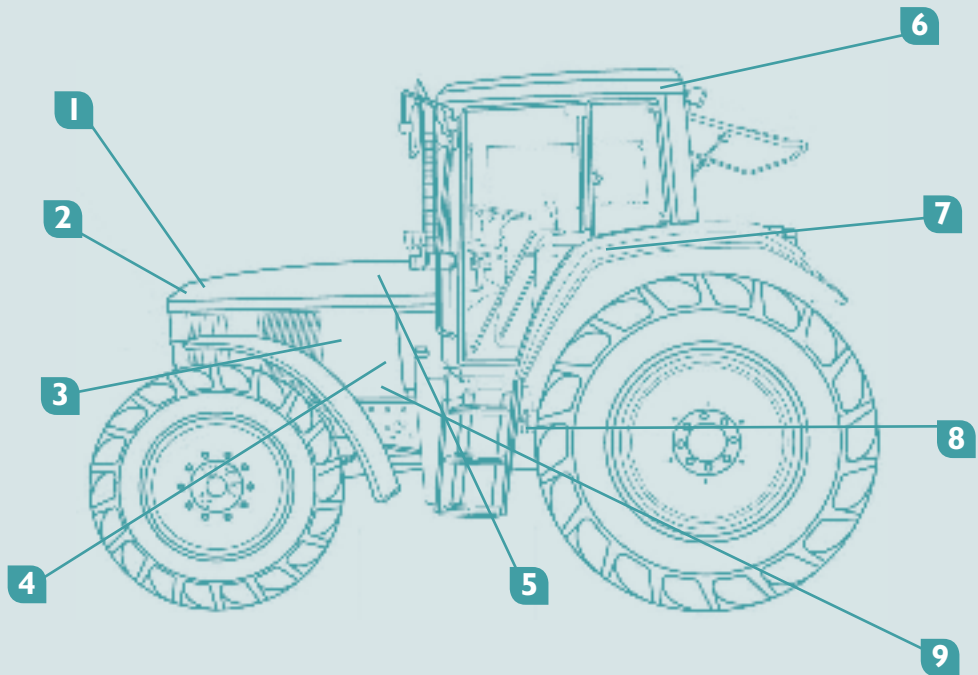

TRACTOR PARTS

- Service
- Clutch & Flywheel
- Engine Parts
- Fuel System
- Cooling System
- Axle Parts
- Steering
- Brakes
- Air Conditioning
- Seating
- Cab Parts

Service

The essential maintenance programme for every tractor. A regular change of filters improves the performance and extends the life of the machine. An extensive range of filters - oil, fuel, air, hydraulic, transmission and cab filters - are available for all makes of tractors, plant machinery and more.

Tractor model example: **John Deere 6230**

Pioneer Agri has access to a large range of filters. To identify your filter simply quote your manufacturer and the filter part number

- 1 Thermostat
- 2 Inner Air Filter
- 3 Outer Air Filter
- 4 Hydraulic Filter
- 5 Fuel Filter
- 6 Engine Oil
- 7 Cab Filter
- 8 Transmission Filter
- 9 Fan Belt