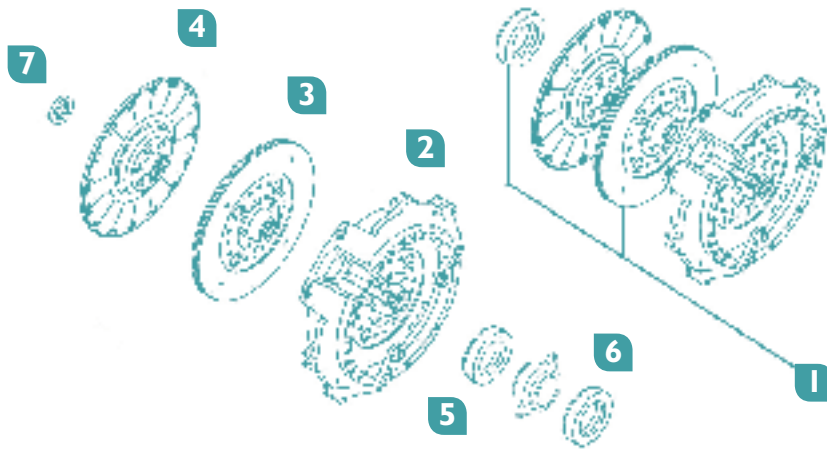

- 1 Clutch Kit
- 2 Main Assembly
- 3 Main Drive Plate
- 4 PTO Drive Plate
- 5 Main Thrust Bearing
- 6 PTO Release Bearing
- 7 Pilot Bearing

Other parts in this section include:

Flywheel
VPC4234

Master Cylinder
VPJ7625

Ring Gear
VPC4202

Rare & obsolete clutch units can be refurbished professionally and returned to us usually within 3-4 days, please enquire regarding this service.

Engine Parts

A full range of Engine parts are available from stock. From a single valve to a complete rebuild. An increasing number of short motors are also becoming available. Vapormatic's proven quality is evident in this range of components, complimented by a 12 month warranty on parts and labour.