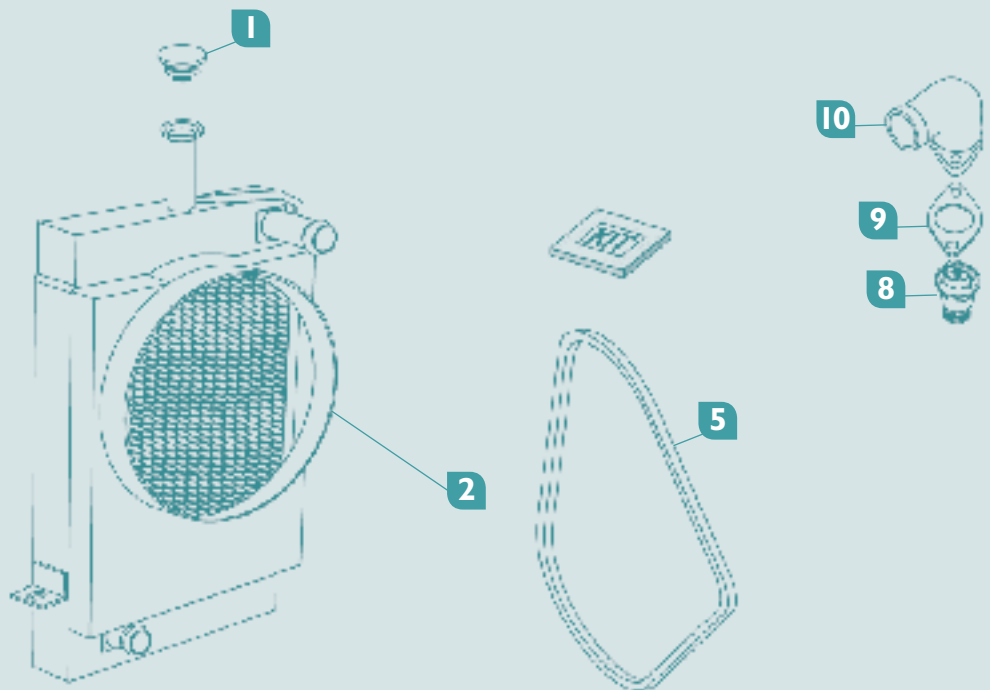

Top Hose
VE4110

Bottom Hose
VPE4117

See page 82 for
Anti Freeze