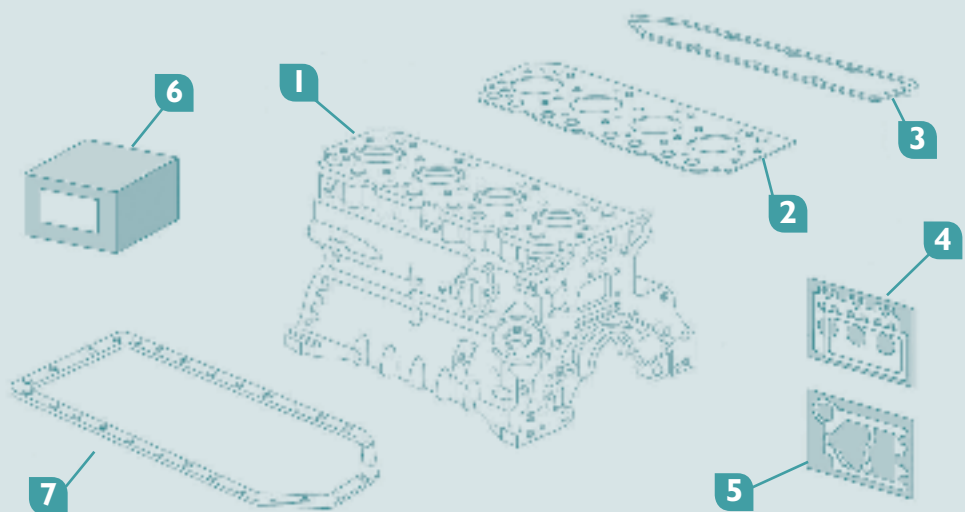

1

Thrust Bearing
VPC4702

Conrod Bearing
VPC2030

Conrod
VPB6002

- 1 Short Motor
- 2 Head Gasket
- 3 Rocker Cover Gasket
- 4 Top Gasket Set
- 5 Bottom Gasket Set
- 6 Valve Train Kit
- 7 Sump Gasket

For accurate and swift recognition of parts always supply tractor model and engine number.