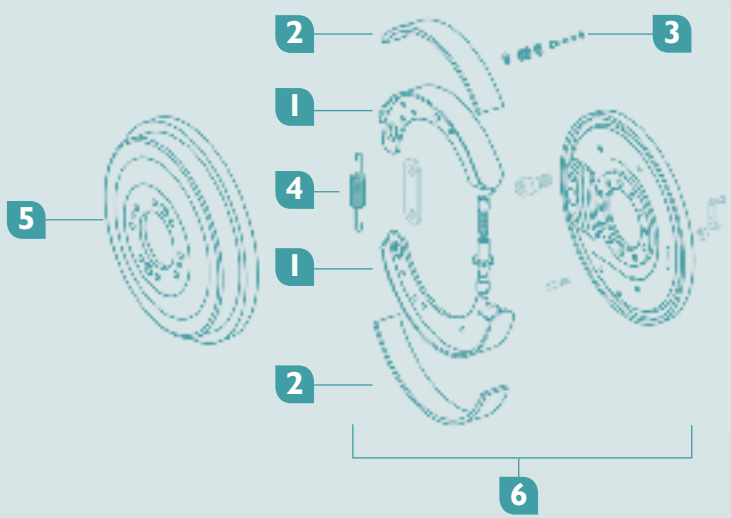

- 2WD**
- 1 Tie Rod Assembly LH
 - 2 Tie Rod Assembly RH
 - 3 Outer Tie Rod End LH
 - 4 Outer Tie Rod End RH
 - 5 Inner Tie Rod End LH
 - 6 Inner Tie Rod End RH
- 4WD**
- 7 Tie Rod End LH
 - 8 Axial Ball Joint
 - 9 Tie Rod End RH

Dry brake system - Expanding Shoe

- 1 Brake Shoe Kit
- 2 Friction Lining Kit
- 3 Shoe Retaining Pin Kit
- 4 Return Spring
- 5 Drum
- 6 Back Plate Assembly
- 7 Hand Brake Assembly

Popular example: **MFI35**