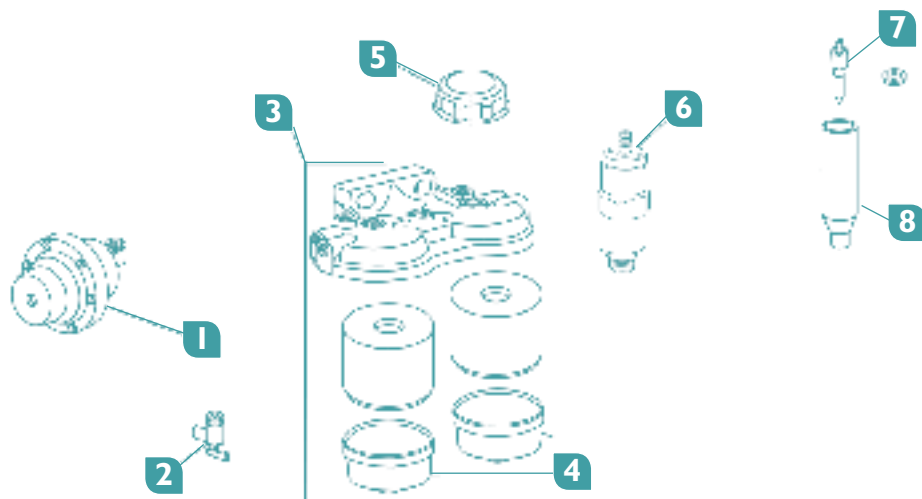

Example items for various models